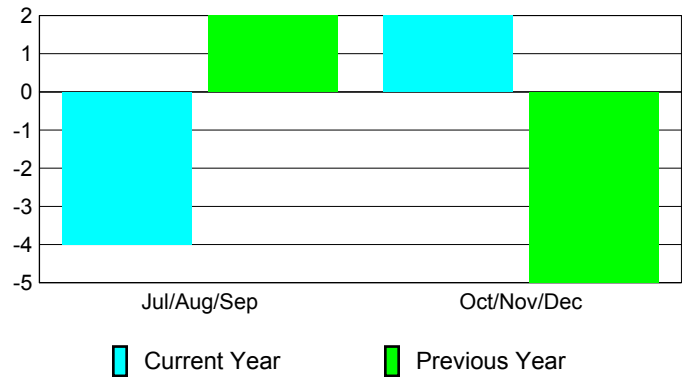

Comparison of Membership Gain/Loss

Current Year Compared to the Previous Year