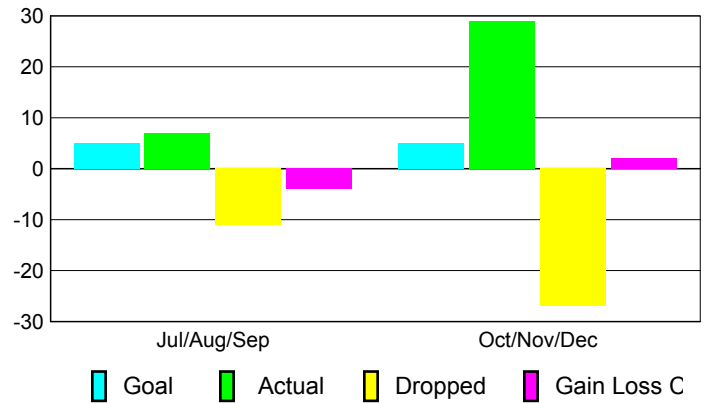

Membership Results 2010-2011

Goal, New, Dropped, Gain/Loss